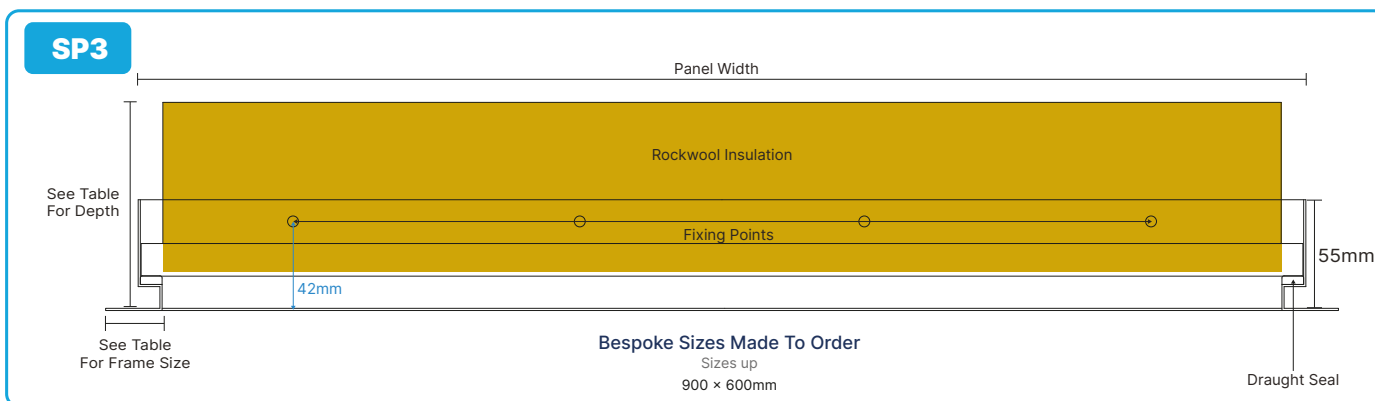

## SP Loft Hatch - Push-Up Fire Rated Loft Hatch

60 MINUTE  
FIRE RATED  
LOFT HATCH

MADE IN THE UK

BESPOKE AVAILABLE

- Budget steel push-up 1 Hour Fire Rated Hatch.
- Push up (not hinged).
- 80mm of Mineral Wool insulation.  
(Can be fitted up to 580×740mm)
- Bespoke Sizes Available
- Draught Sealed
- Simple to install

CODE	PANEL SIZE	STRUCTURAL OPENING	CLEAR OPENING ONCE INSTALLED	FRAME SIZE	DEPTH	"U" Value
SP1	555 × 555mm*	560 × 560mm	520 × 520mm	35mm	80mm	0.35
SP2	555 × 755mm**	560 × 760mm	520 × 712mm	25mm	80mm	0.35
SP3 (Bespoke)	(Up to 900 × 600mm - Non Fire Rated above 755 × 555mm)					0.35

\*Note: For SP1 Actual hatch size is 536 × 536mm to fit a ceiling cut out of 555 × 555mm when lined with 9.5mm fireboard.

\*\*Note: For SP2 Actual hatch size is 536 × 736mm to fit a ceiling cut out of 555 × 755mm when lined with 9.5mm fireboard.